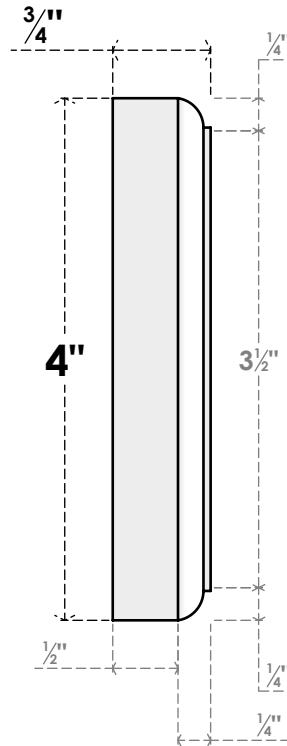

ROSP040X040X075SDG04

4"W X 4"H X 3/4"P STANDARD SEDGWICK BULLSEYE ROSETTE WITH ROUNDED EDGE, ARCHITECTURAL GRADE PVC

FRONT

SIDE

EKENA MILLWORK
2300 WEST MAIN ST.
CLARKSVILLE, TX 75426
TOLL FREE: 866-607-0453
WWW.EKENAMILLWORK.COM

NOTES

1. INSTALLATION TO BE COMPLETED IN ACCORDANCE WITH MANUFACTURER'S SPECIFICATIONS.
2. DRAWING MAY NOT BE TO SCALE
3. THIS DRAWING IS INTENDED FOR DESIGN AND PLANNING PURPOSES ONLY.
4. ALL INFORMATION CONTAINED HEREIN WAS CURRENT AT THE TIME OF DEVELOPMENT BUT MUST BE REVIEWED AND APPROVED BY THE PRODUCT MANUFACTURER TO BE CONSIDERED ACCURATE.
5. ARCHITECTURAL GRADE PVC PRODUCTS ARE MADE FROM EXPANDED CELLULAR PVC AND COME NATURALLY WHITE BUT MAY BE PAINTED