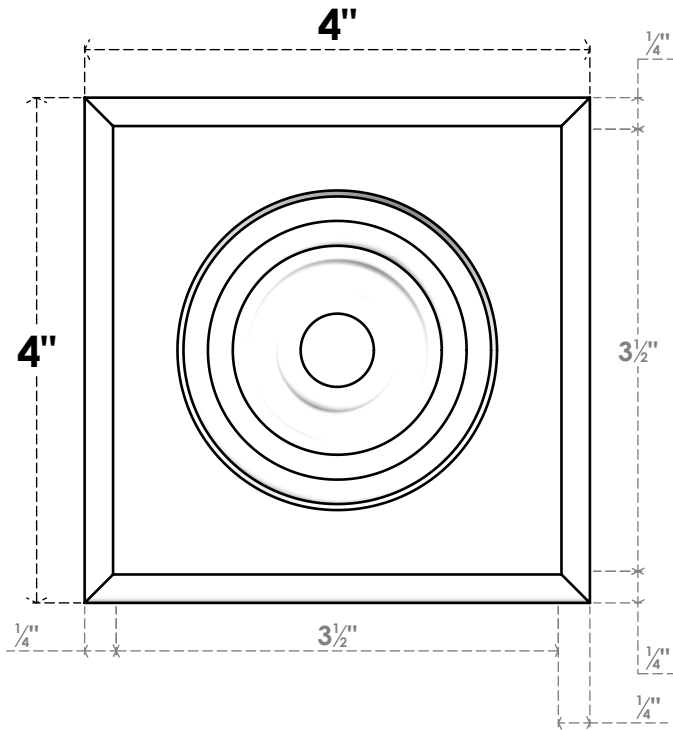

ROSP040X040X075SDG04

4"W X 4"H X 3/4"P STANDARD SEDGWICK BULLSEYE ROSETTE WITH ROUNDED EDGE, ARCHITECTURAL GRADE PVC

FRONT

SIDE

EKENA MILLWORK
2300 WEST MAIN ST.
CLARKSVILLE, TX 75426
TOLL FREE: 866-607-0453
WWW.EKENAMILLWORK.COM

NOTES

1. INSTALLATION TO BE COMPLETED IN ACCORDANCE WITH MANUFACTURER'S SPECIFICATIONS.
2. DRAWING MAY NOT BE TO SCALE
3. THIS DRAWING IS INTENDED FOR DESIGN AND PLANNING PURPOSES ONLY.
4. ALL INFORMATION CONTAINED HEREIN WAS CURRENT AT THE TIME OF DEVELOPMENT BUT MUST BE REVIEWED AND APPROVED BY THE PRODUCT MANUFACTURER TO BE CONSIDERED ACCURATE.
5. ARCHITECTURAL GRADE PVC PRODUCTS ARE MADE FROM EXPANDED CELLULAR PVC AND COME NATURALLY WHITE BUT MAY BE PAINTED